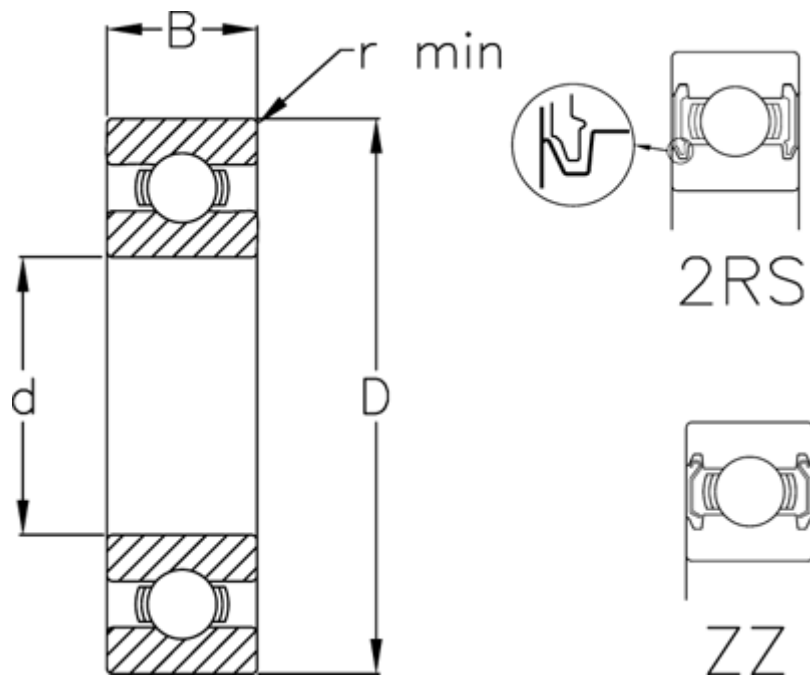

Data Sheet

Article number: 5480015005079

Description: Single row ball bearing 6802 2RS USDA H1
d=15 D=24 B=5 stainless/spesz. grease

Measures

B	= 5	Weight (kg) = 0.007
d	= 15	
D	= 24	
Dynamic load C (kN)	= 2.08	
Max rpm greased	= 26000	
Max rpm oil lubricated	= 31000	
r min	= 0.3	
Static load C0 (kN)	= 1.26	